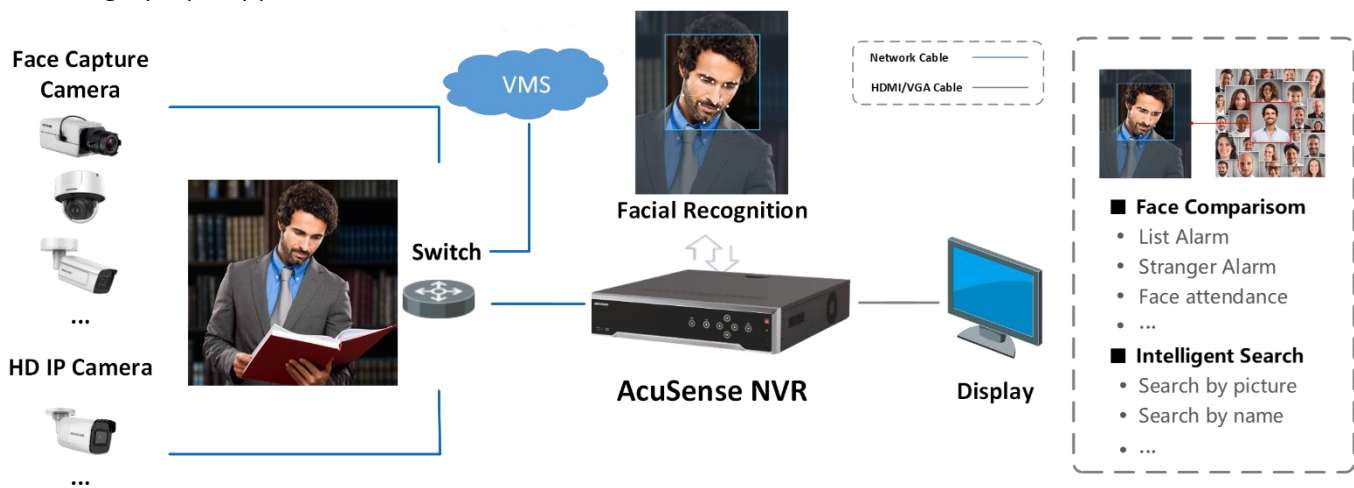

Network & Ethernet Access

- 16 independent PoE network interfaces
- 1 self-adaptive 10/100/1000 Mbps Ethernet interface
- Hik-Connect & DDNS (Dynamic Domain Name System) for easy network management
- Smooth streaming technology
- Support web access without plug-in

Typical Application

Facial Recognition and Face Picture Comparison

Modeling and analyzing face pictures captured by cameras. Realize blacklist alarm and stranger alarm via face picture library. Search target people by picture and name features.