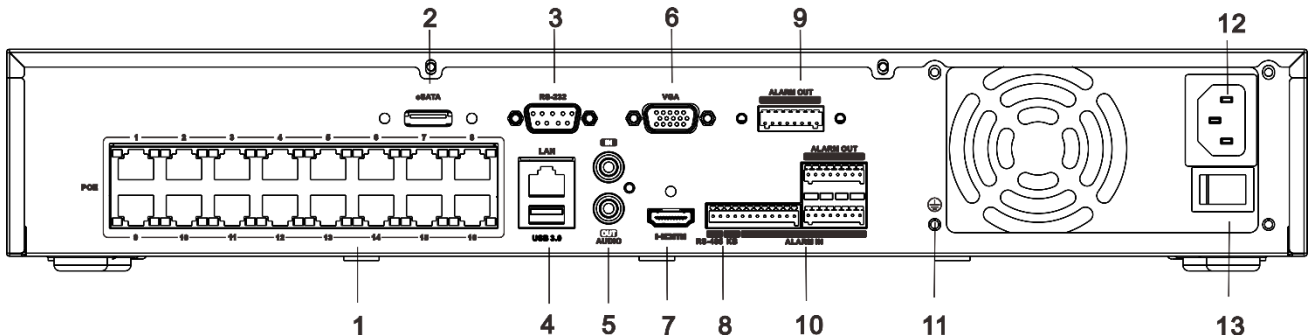

Serial port	RS-485 (half-duplex), RS-232, Keyboard
SATA	4 SATA interfaces
Capacity	Up to 8 TB capacity for each disk
eSATA	1 eSATA interface
Alarm in/out	16/4
USB interface	Front panel: 2 × USB 2.0; Rear panel: 1 × USB 3.0
General	
Power supply	100 to 240 VAC, 50 to 60 Hz
Total power	≤ 360 W
Consumption (without HDD)	≤ 30 W
Working temperature	-10 °C to 55 °C (14 °F to 131 °F)
Working humidity	10% to 90%
Chassis	1.5U chassis
Dimension (W × D × H)	445 × 400 × 75 mm (17.5" × 15.7" × 3.0")
Weight (without HDD)	≤ 4.7 kg (10 lb.)
Certification	
FCC	Part 15 Subpart B, ANSI C63.4-2014
CE	EN 55032:2015, EN 61000-3-2, EN 61000-3-3, EN 50130-4

1: Facial recognition and perimeter protection cannot be enabled at the same time. Enable one function will make the other one unavailable.

Dimension

Unit: mm

Physical Interface

No.	Description	No.	Description
1	PoE Interfaces	8	RS-485 Serial Interface and Keyboard
2	eSATA Interface	9	Alarm Out
3	RS-232 Serial Interface	10	Controller Port, Alarm In/Out
4	USB 3.0 Interface and Network Interface	11	GND
5	AUDIO IN/OUT	12	Power Supply
6	VGA Interface	13	Power Switch
7	HDMI Interface		