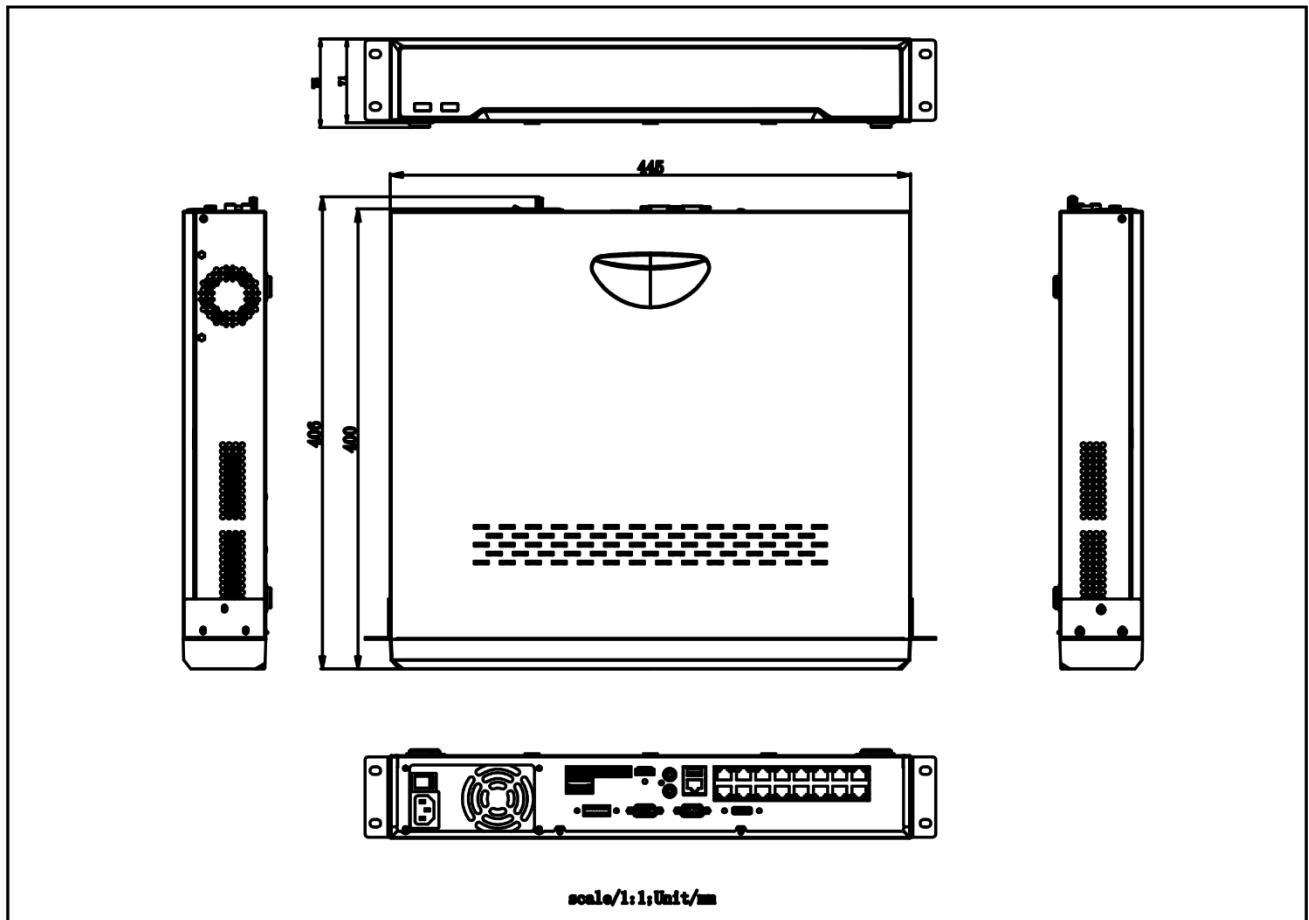

Dimension

Unit: mm